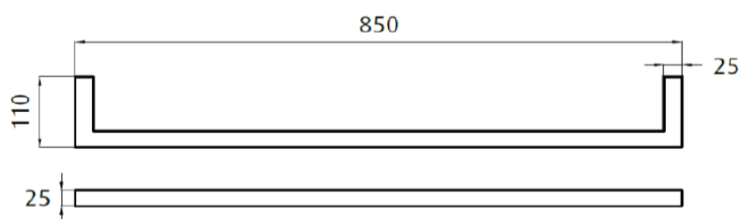

# Heated Single Towel Rail 850mm SQUARE Brushed Gun Metal Grey PVD

Product Code: HLF8511SGR

Dimensions: 850(w) x 25(h) x 110(d) mm

## Features:

- Easy To Install
- Available in 3 PVD Finishes
- 304 Grade PVD Stainless Steel
- Low Voltage power design allows for installation almost anywhere in your bathroom.

Note: Manufacturing tolerances could cause variances of  $\pm 5$ mm.

## Additional Information:

- 12 Volt Electricity, 50Hz, 14 Watts
  - Available in 600mm wide
  - Right Hand Hard Wire Only
- Heated Single Rails Sold Individually
- Spacing Between Rails are 75mm or 150mm
- Minimum 2 – Maximum 4 Rails Per In Wall Fixing Kit.
- In Wall Fixing Kit MUST Be Purchased Separately (Code: H-FB)
- This rail should be installed in a landscape direction one on top of the other